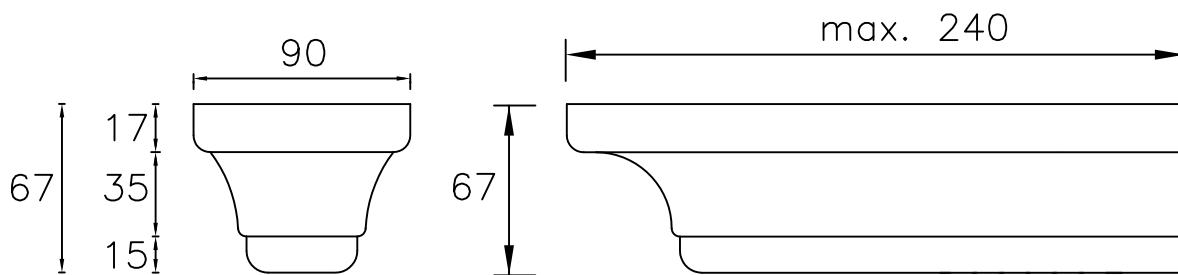

POLYESTER GOOTKLOSSEN

Type Oslo

Type Stockholm